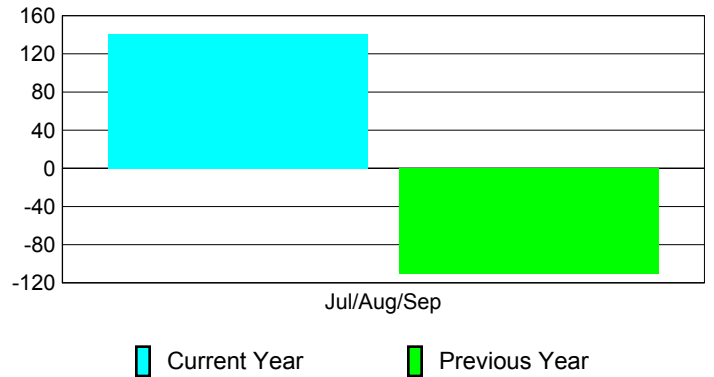

Comparison of Membership Gain/Loss

Current Year Compared to the Previous Year