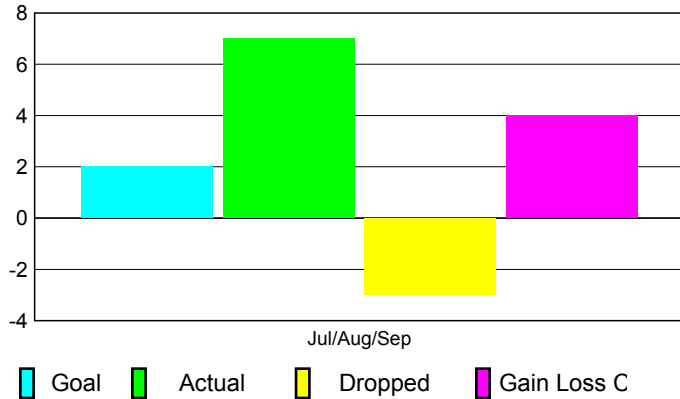

2010-2011 GMT Reports for District (or Undistricted) **District 306 A1**

GMT: Adv K G RAMA KRISHNA MUR

Location: REP OF SRI LANKA

GMT CA: 6

CLUBS

Club Results
2010-2011

Clubs
2009-2010

Month	New Club Goal	Actual New Clubs	Actual Dropped Clubs	Gain/Loss of Clubs	Gain/Loss of Clubs
Jul/Aug/Sep	2	7	-3	4	-5
Totals	2	7	-3	4	-5

Club Results 2010-2011

Goal, New, Dropped, Gain/Loss

Comparison of Club Gain/Loss

Current Year Compared to the Previous Year

YTD Status Quo Clubs 2010-2011

Status Quo Clubs Compared to Status Quo Members

MEMBERSHIP