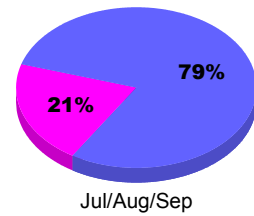

Membership Results
2010-2011

Membership
2009-2010

Month	Net Memb Goal	Actual New Memb	Actual Dropped Memb	Gain/Loss of Memb	Gain/Loss of Memb
Jul/Aug/Sep	40	243	-102	141	-111
Totals	40	243	-102	141	-111

Membership Results 2010-2011

Goal, New, Dropped, Gain/Loss

Comparison of Membership Gain/Loss

Current Year Compared to the Previous Year

Gender Comparison 2010-2011

■ Male ■ Female