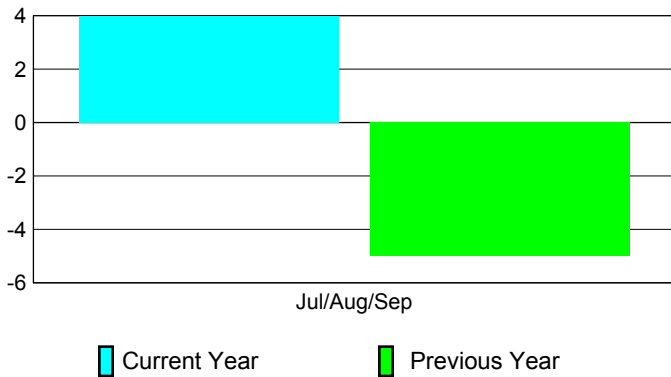

2010-2011 GMT Reports for District (or Undistricted) **District 306 A1**

GMT: Adv K G RAMA KRISHNA MUR

Location: REP OF SRI LANKA

GMT CA: 6

CLUBS

Club Results
2010-2011

Clubs
2009-2010

Month	New Club Goal	Actual New Clubs	Actual Dropped Clubs	Gain/Loss of Clubs	Gain/Loss of Clubs
Jul/Aug/Sep	2	7	-3	4	-5
Totals	2	7	-3	4	-5

Club Results 2010-2011

Goal, New, Dropped, Gain/Loss

Comparison of Club Gain/Loss

Current Year Compared to the Previous Year

YTD Status Quo Clubs 2010-2011

Status Quo Clubs Compared to Status Quo Members

MEMBERSHIP