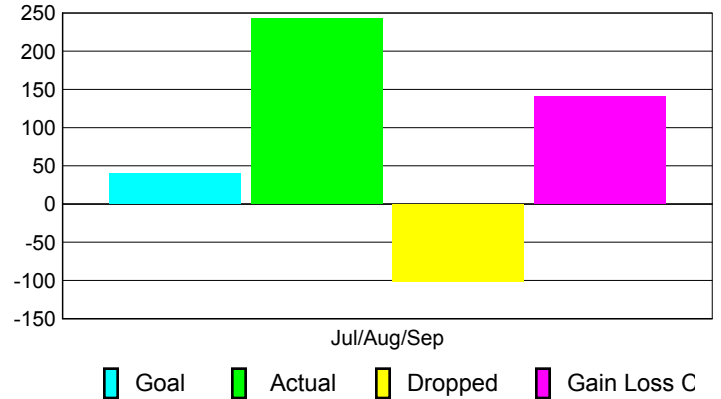

Membership Results 2010-2011

Goal, New, Dropped, Gain/Loss